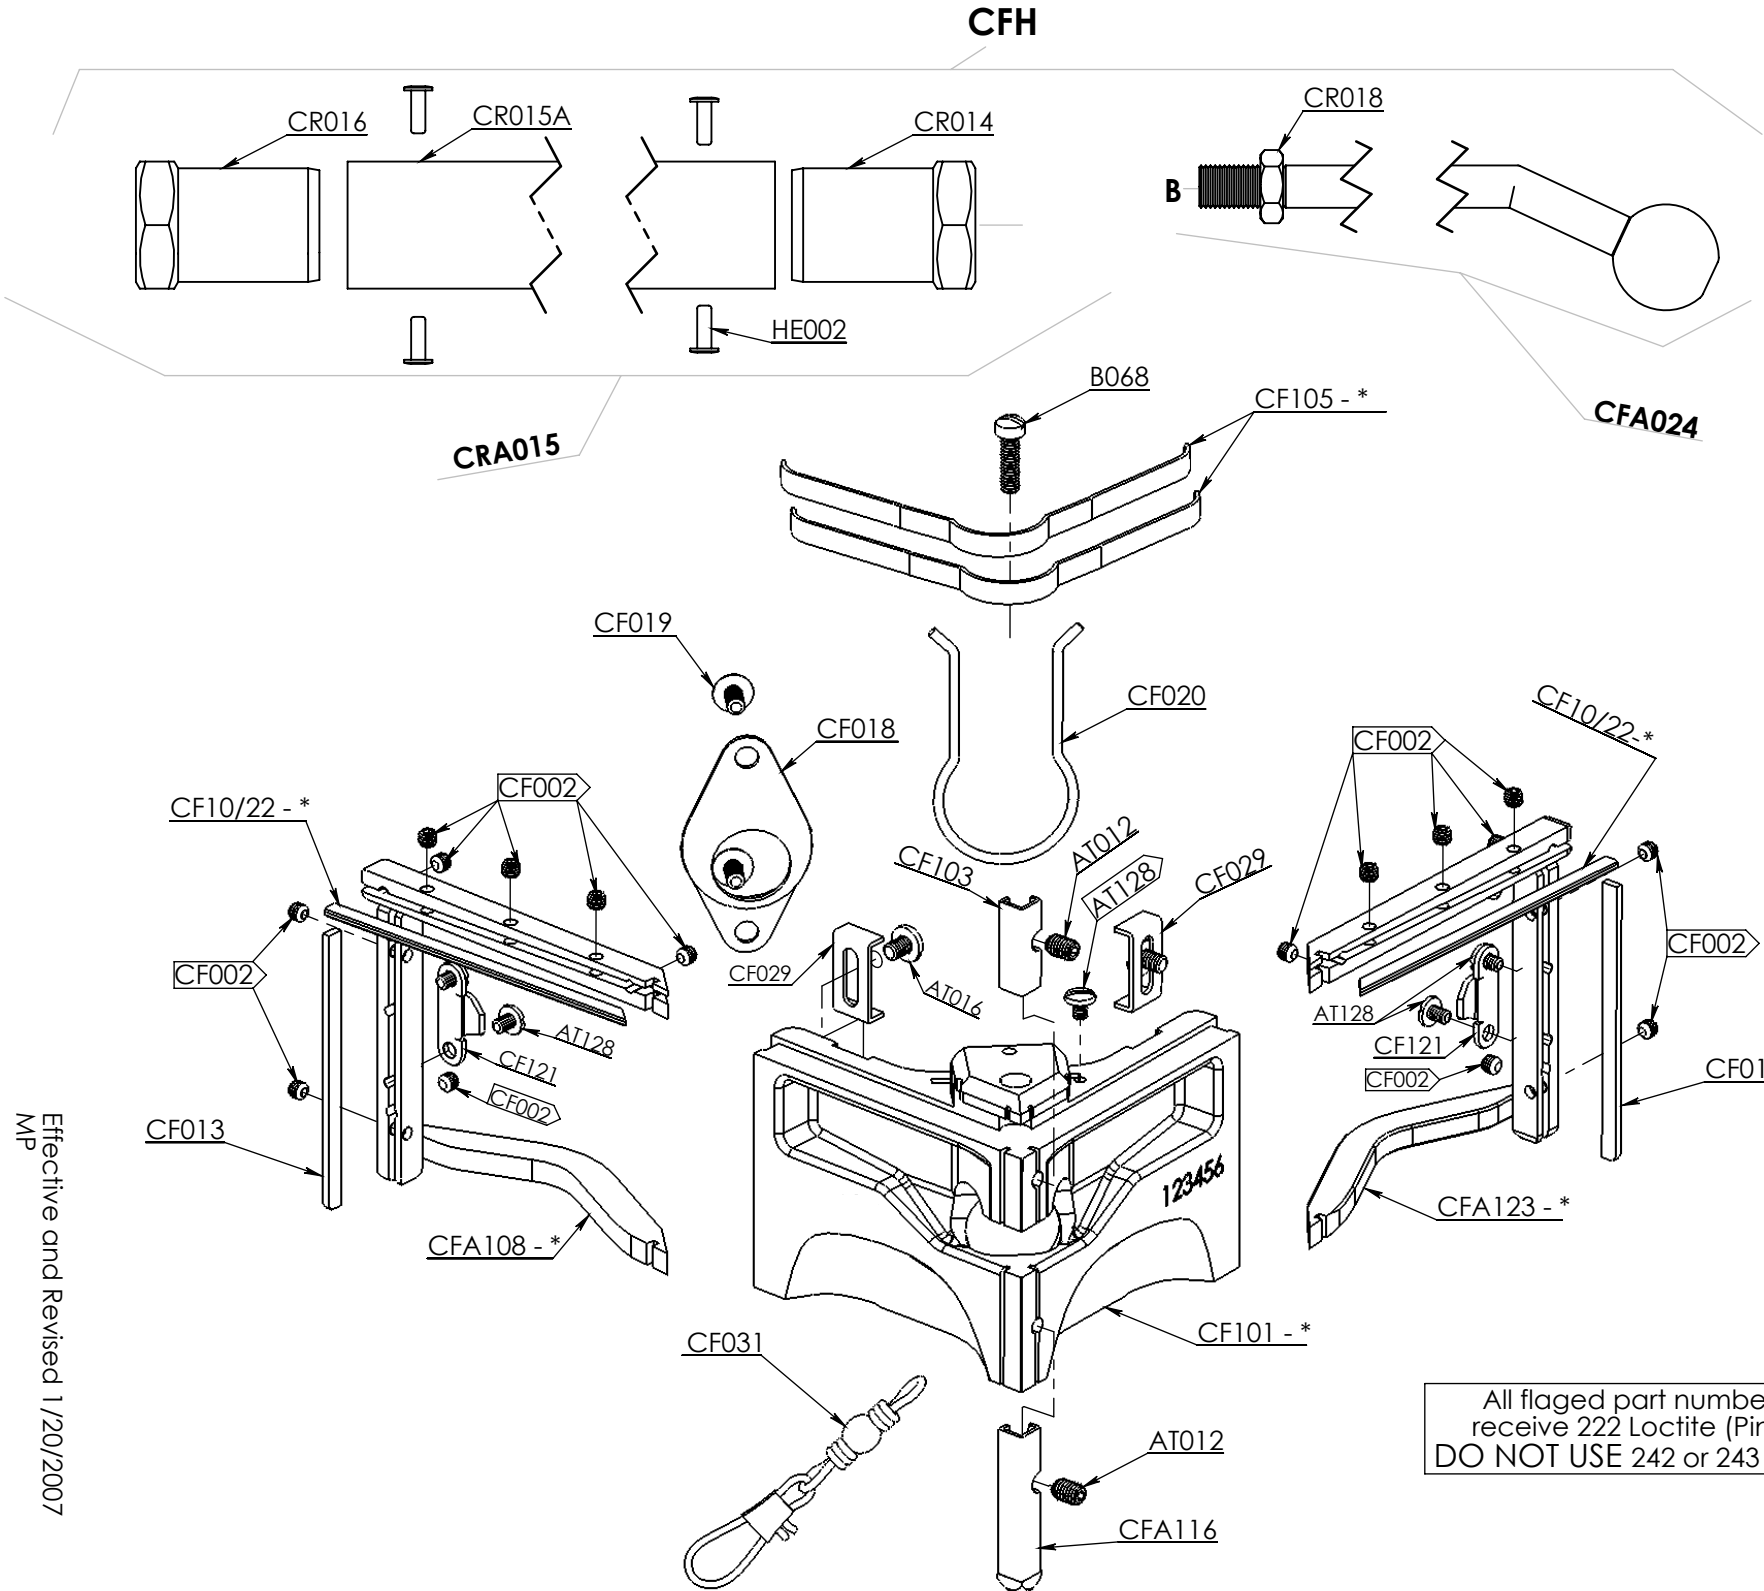

Tapepro Drywall Tools

Corner Finisher & Corner Finisher Handle

All flaged part numbers
receive 222 Loctite (Pink)
DO NOT USE 242 or 243 (Blue)