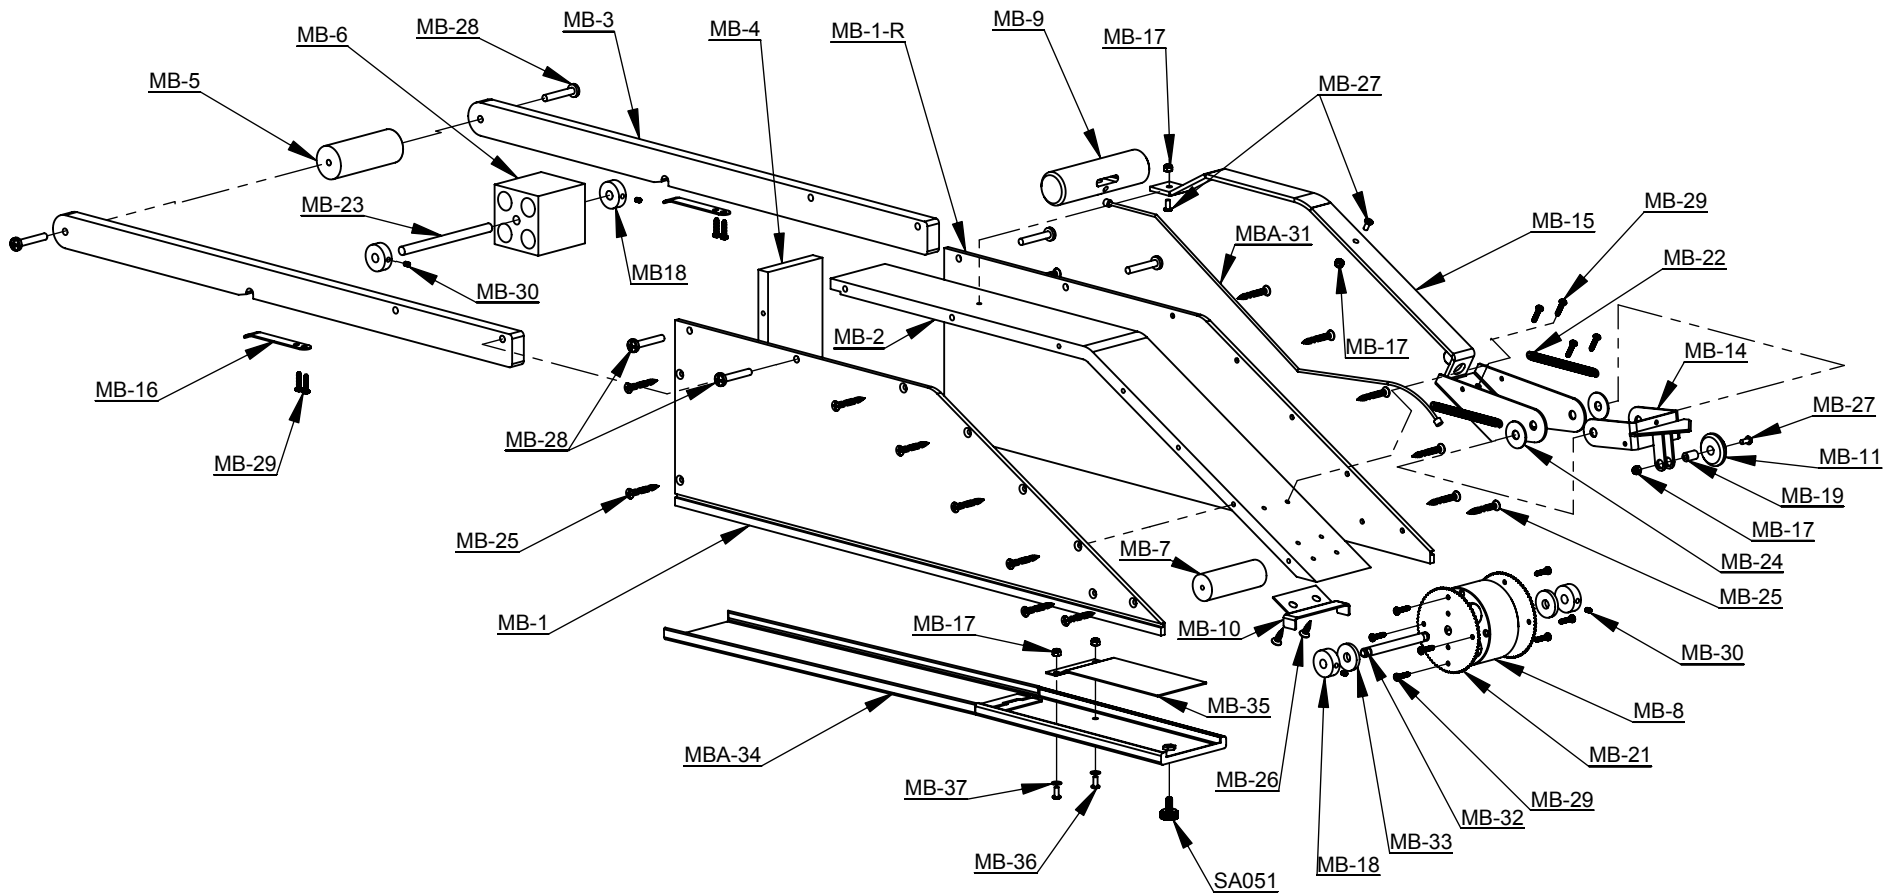

TAPEPRO

DRYWALL TOOLS

Mud Box

Effective 10 Apr 2006